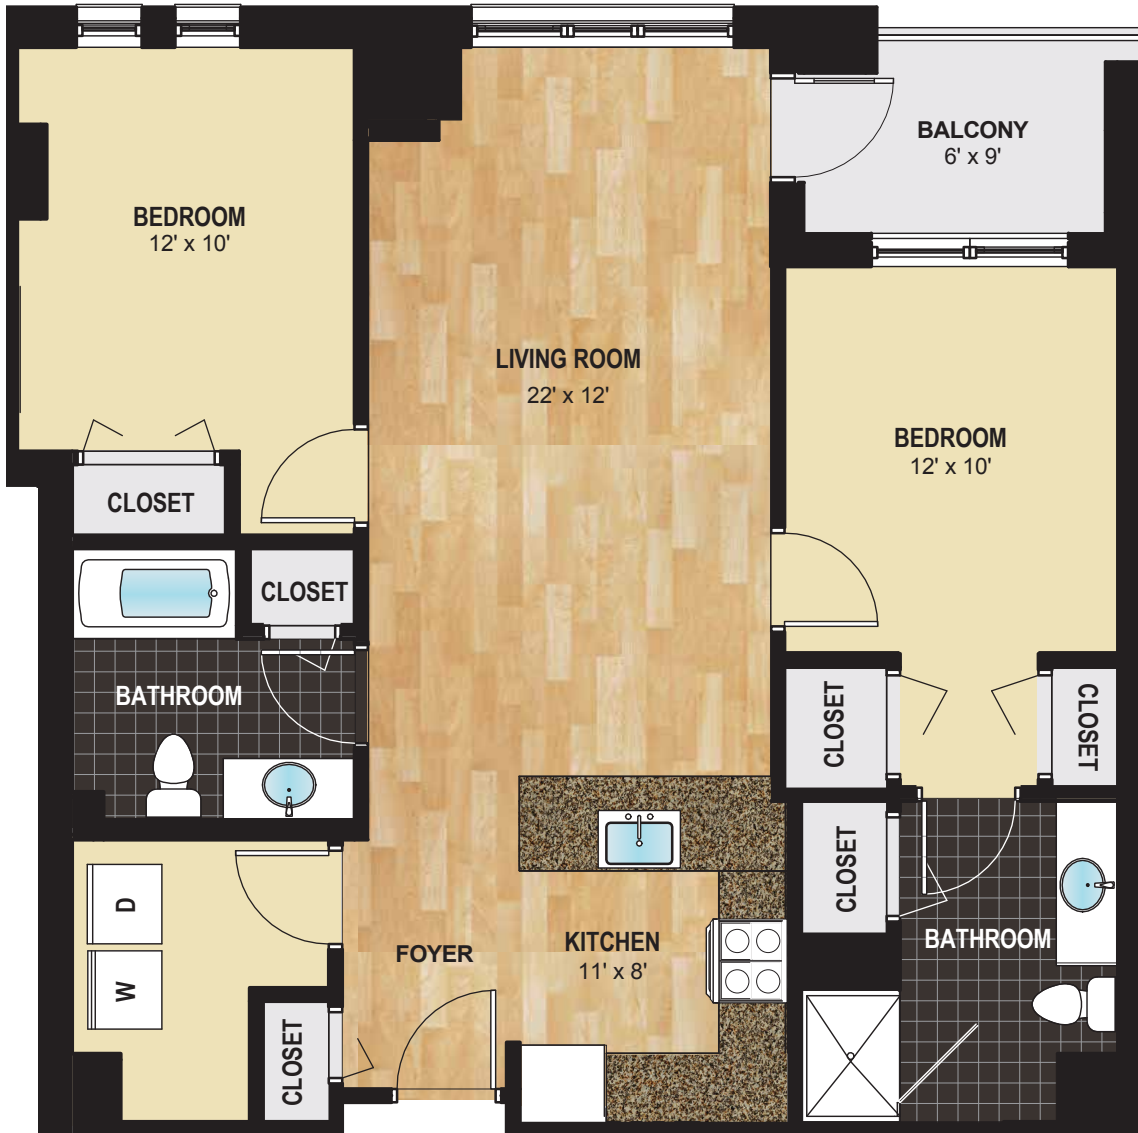

C5

1067 sq ft

*Dimensions and square footage are approximate and may vary.

VERGE

Where the City Meets the Park

theVergeLife.com | 844.2059160
3601 Park Center Boulevard
St. Louis Park, MN 55416