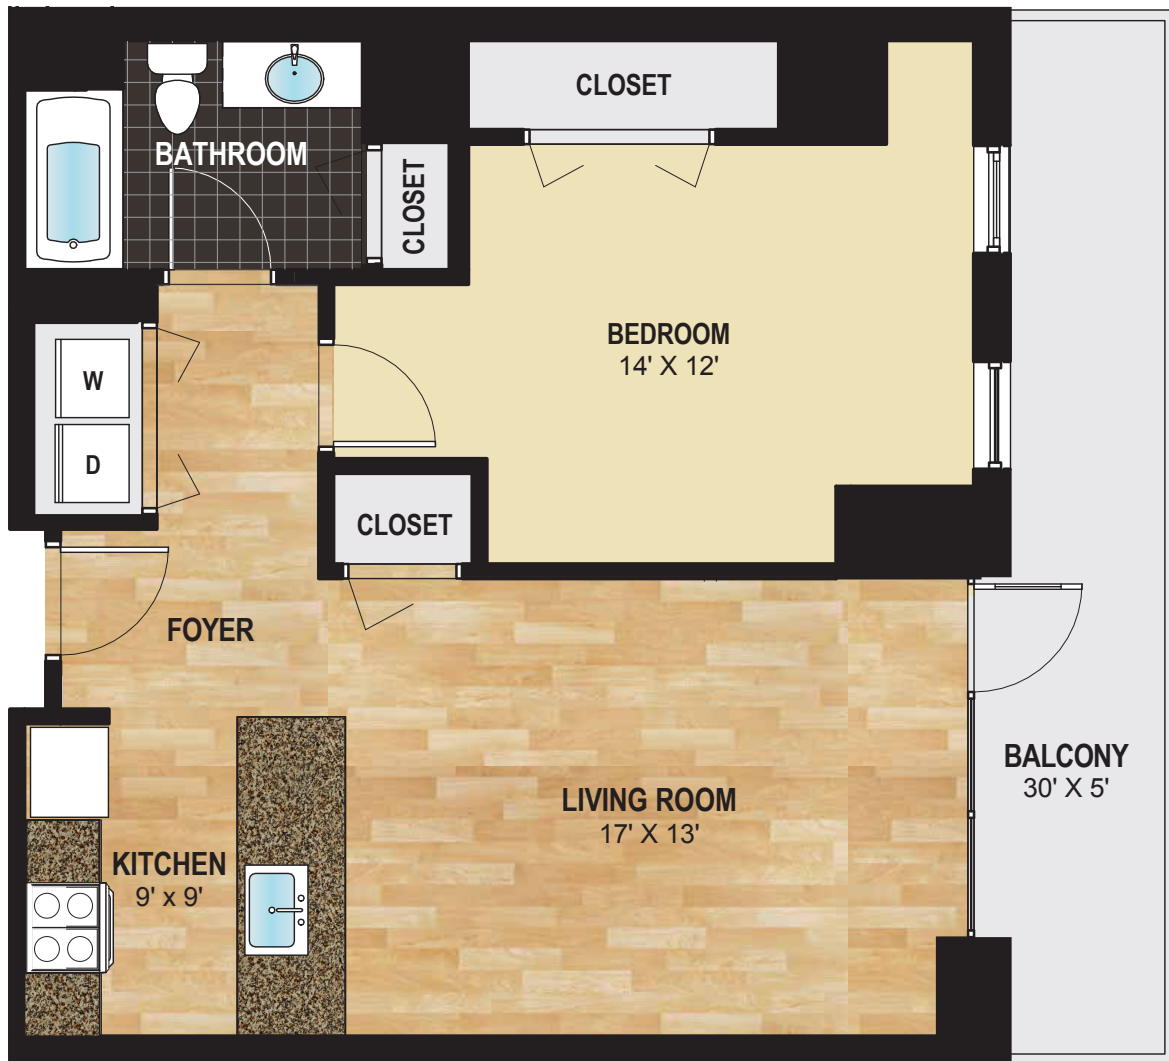

A6T

773 sq ft

VERGE

Where the City Meets the Park

theVergeLife.com | 844.2059160
3601 Park Center Boulevard
St. Louis Park, MN 55416