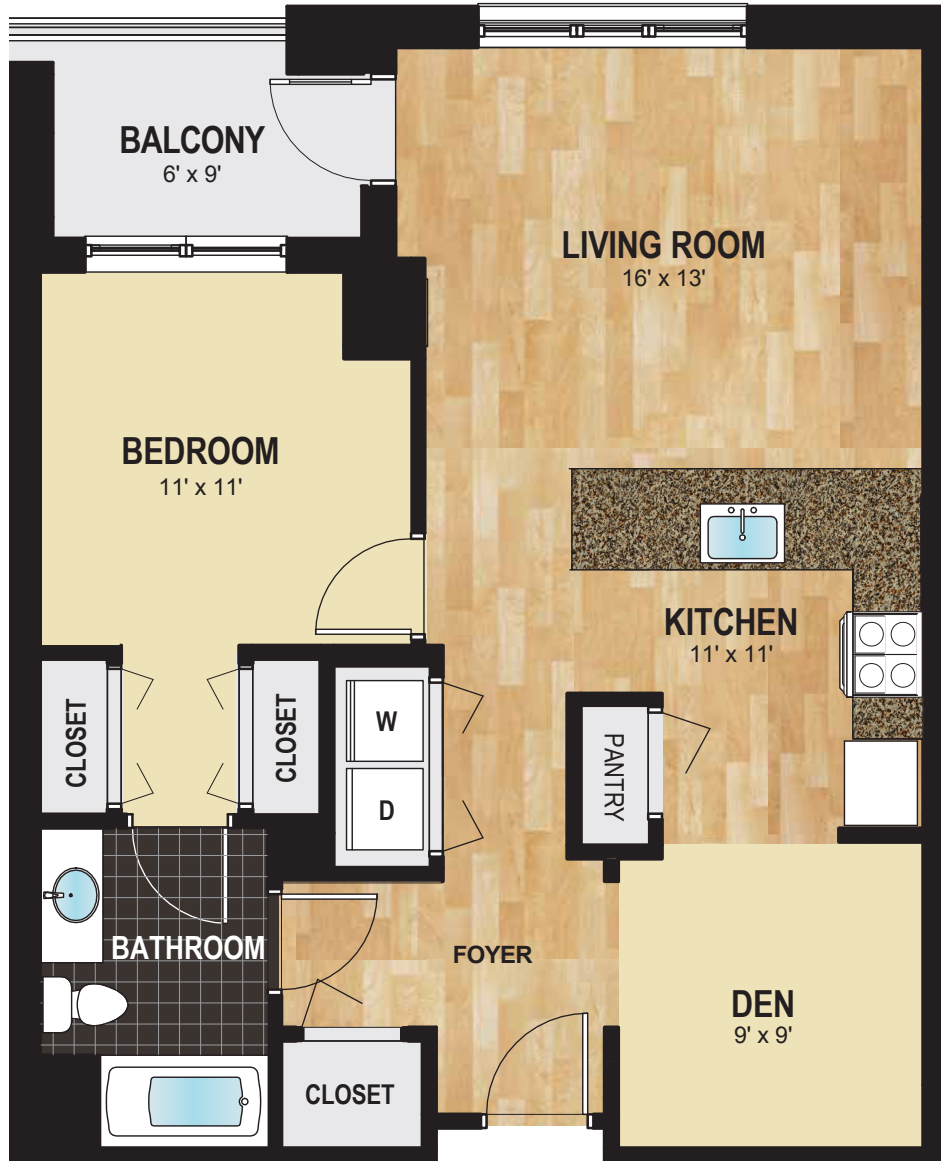

B2

854 sq ft

*Dimensions and square footage are approximate and may vary.

VERGE

Where the City Meets the Park

theVergelife.com | 844.205.9160
3601 Park Center Boulevard
St. Louis Park, MN 55416