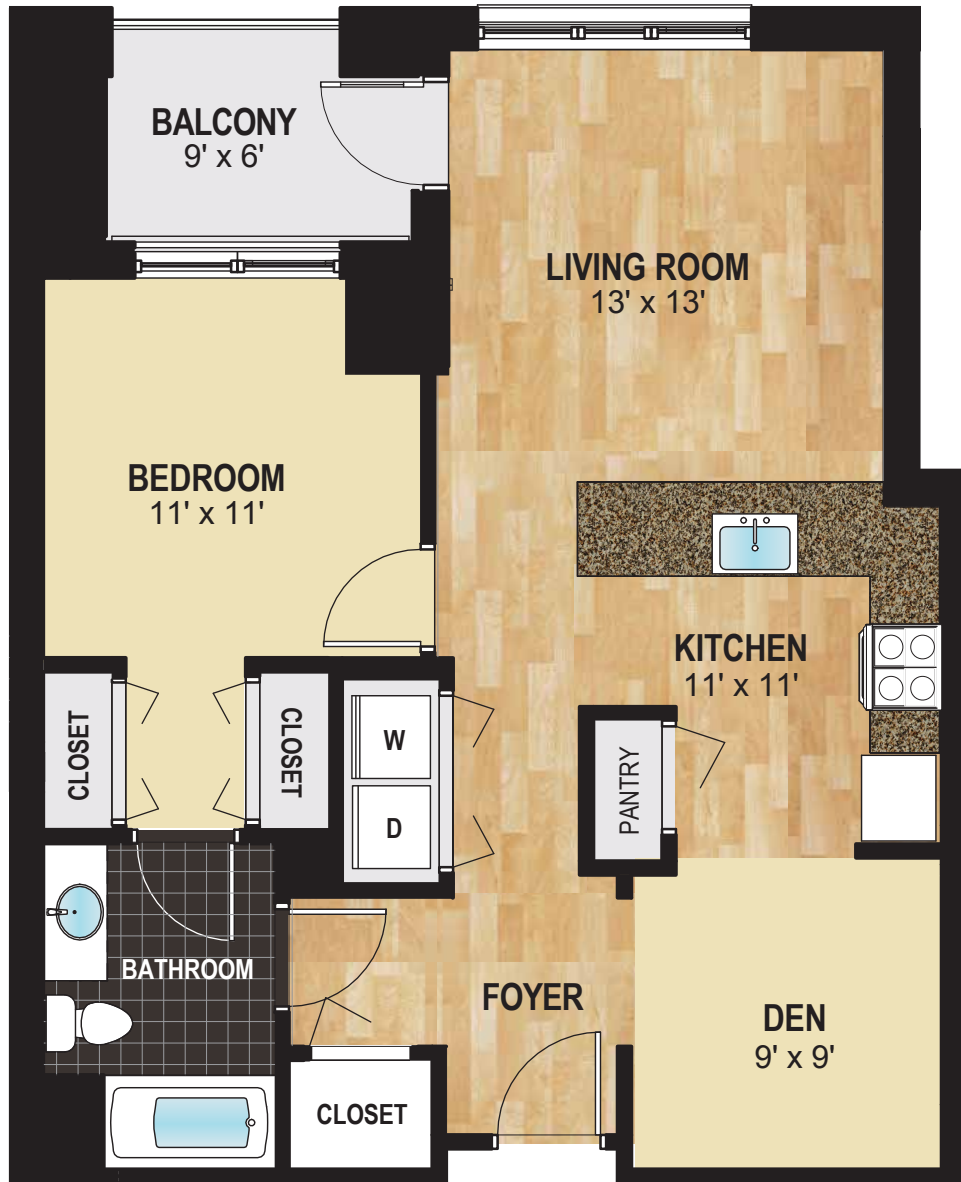

B1

822 sq ft

\*Dimensions and square footage are approximate and may vary.

**VERGE**

Where the City Meets the Park

theVergelife.com | 844.2059160  
3601 Park Center Boulevard  
St. Louis Park, MN 55416