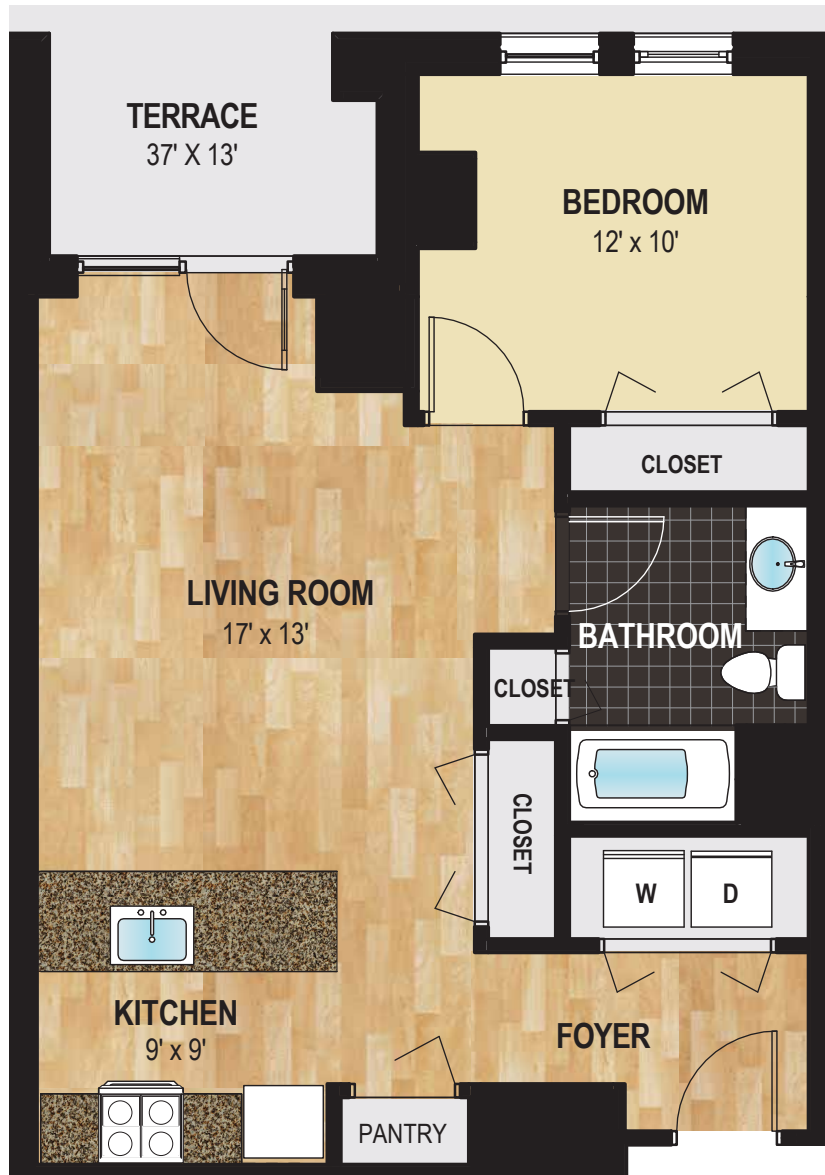

A5

750 sq ft

*Dimensions and square footage are approximate and may vary.

VERGE

Where the City Meets the Park

theVergelife.com | 844.205.9160
3601 Park Center Boulevard
St. Louis Park, MN 55416